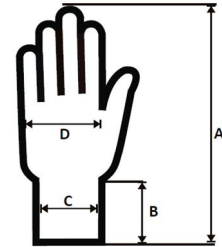

PRODUCT DATA SHEET

MaxiFoam®

Reference Number	34-800
Colour – Coating	Grey
Colour – Liner	White
Design	Palm Coated
Coating Material	Nitrile
Liner type	Seamless Nylon
Patent number	

Dimensions

Size Range	5	6	7	8	9	10	11
Total glove length (+/-5 mm)	185	200	205	220	235	240	245
Wrist length (mm)	55	65	65	70	70	70	70
Wrist width (mm)	70	70	70	75	75	80	80
Palm width (mm)	78	85	87	90	97	100	103
Glove weight / Pair (+/-5 gram)	28	32	34	40	44	48	52
Over lock colour	Purple	Blue	Red	Orange	White	Yellow	Black