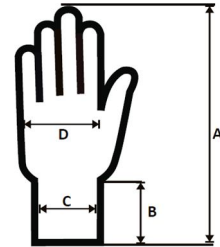

PRODUCT DATA SHEET

MaxiFlex® Comfort™

Reference Number	34-925
Colour – Coating	Cobalt Blue
Colour – Liner	Light Grey
Design	¾ Coated
Coating Material	Nitrile
Liner type	Seamless
Patent number	EP 1 608 808

Dimensions

Size Range	5	6	7	8	9	10	11
Total glove length (+/-5 mm)	175	180	195	210	220	230	240
Wrist length (mm)	55	55	60	60	70	75	75
Wrist width (mm)	60	60	65	70	70	70	70
Palm width (mm)	79	82	90	94	98	102	104
Glove weight / Pair (+/-5 gram)	34	38	44	52	56	60	62
Over lock colour	Purple	Blue	Red	Orange	White	Yellow	Black